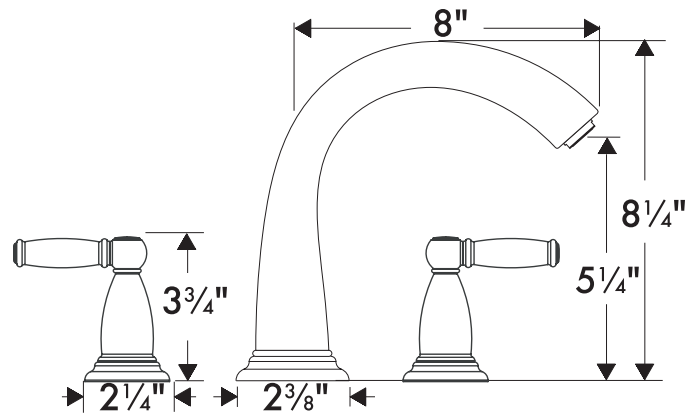

Trim, Retroaktiv™ Swing 3-Hole Tub Filler 06120XX0

Available in Chrome (00), Oil Rub Bronze (62), Brushed Nickel (82), Polished Nickel (83)

Product Specification

Solid brass
Lever handles
Requires rough 06607000 (not included)